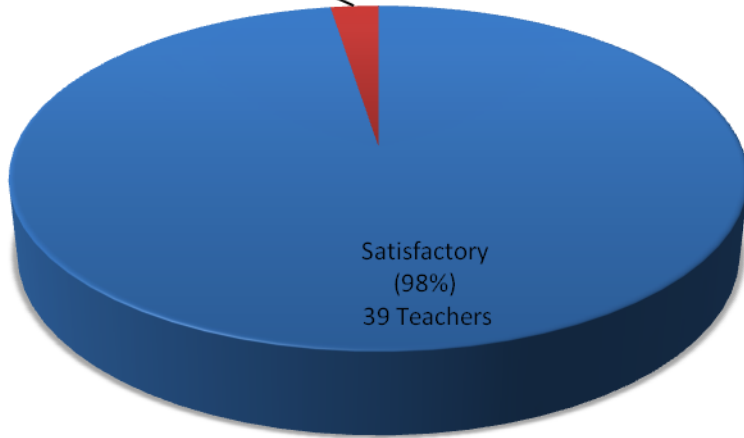

2009-2010 Lillian M. Dunfee Elementary School Teacher Evaluations

Needs
Improvement
(2%)
1 Teacher

Satisfactory
(98%)
39 Teachers

Total Certified Staff: 40